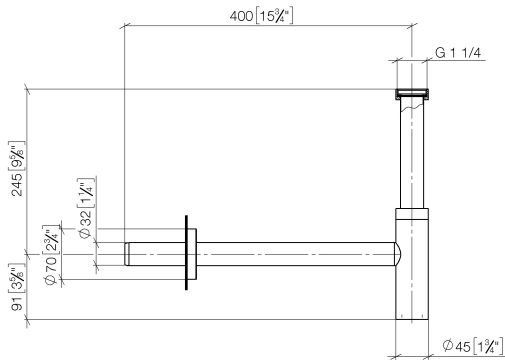

10 060 970

• rosette Ø 70 mm

Fits: LULU, TARA, LISSÉ, VAIA, META

| | | |
|---|-------------------------------|---------------|
|  | Brushed Chrome | 10 060 970-93 |
|  | Chrome | 10 060 970-00 |
|  | Brushed Platinum | 10 060 970-06 |
|  | Platinum | 10 060 970-08 |
|  | Durabress (23kt Gold) | 10 060 970-09 |
|  | Dark Chrome | 10 060 970-19 |
|  | Light Gold | 10 060 970-26 |
|  | Brushed Light Gold | 10 060 970-27 |
|  | Brushed Durabress (23kt Gold) | 10 060 970-28 |
|  | Matte Black | 10 060 970-33 |
|  | Brushed Bronze | 10 060 970-42 |
|  | Brushed Champagne (22kt Gold) | 10 060 970-46 |
|  | Champagne (22kt Gold) | 10 060 970-47 |
|  | Brushed Dark Platinum | 10 060 970-99 |

10 060 970

mm [inches]

10 060 970

Parts for other finishes can be found here: [Chrome](#)

Spare parts list

| No. | Item Number | Name | Quantity used | Delivery time |
|--|--------------------|---------|---------------|---------------|
| 1 | 09 14 20 060 90 | seal | 1 | 2 |
| 2 | 09 28 23 007-93 | pipe | 1 | 20 |
| 3 | 09 23 30 022-93 | nut | 2 | 20 |
| 4 | 09 14 03 015 90 | seal | 1 | 2 |
| 5 | 09 28 23 019-93 | pipe | 1 | - |
| Spare part can no longer be ordered, please order the replacement item | | | | |
| 6 | 09 14 10 149 90 | seal | 1 | 2 |
| 7 | 04 11 01 045 00-93 | casing | 1 | 20 |
| 8 | 09 14 10 148 90 | seal | 2 | 2 |
| 9 | 09 21 02 004-93 | lid | 1 | 20 |
| 10 | 09 14 10 112 90 | seal | 2 | 2 |
| 11 | 09 28 23 018-93 | pipe | 1 | 20 |
| 12 | 09 27 20 060-93 | rosette | 1 | 20 |