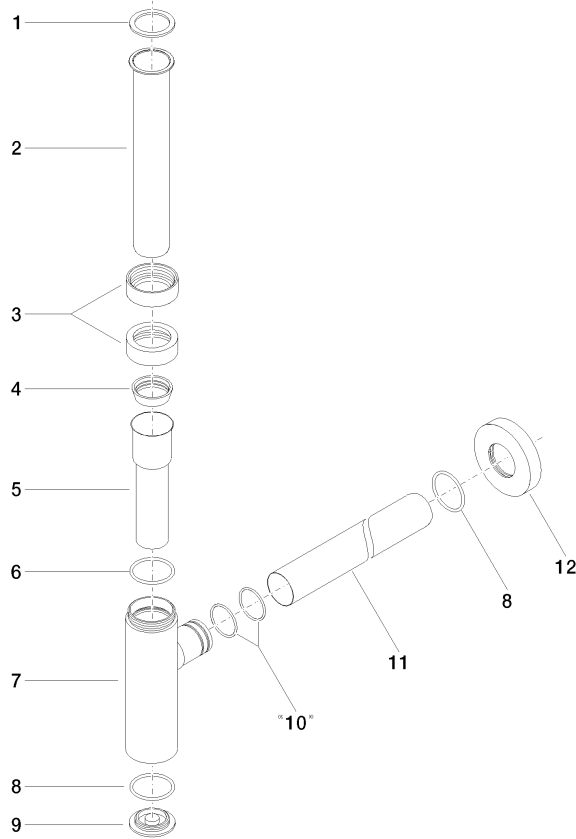

10 060 970

• rosette Ø 70 mm

Fits: LULU, TARA, LISSÉ, VAIA, META

| | | |
|---|-------------------------------|---------------|
|  | Brushed Chrome | 10 060 970-93 |
|  | Chrome | 10 060 970-00 |
|  | Brushed Platinum | 10 060 970-06 |
|  | Platinum | 10 060 970-08 |
|  | Durabress (23kt Gold) | 10 060 970-09 |
|  | Dark Chrome | 10 060 970-19 |
|  | Light Gold | 10 060 970-26 |
|  | Brushed Light Gold | 10 060 970-27 |
|  | Brushed Durabress (23kt Gold) | 10 060 970-28 |
|  | Matte Black | 10 060 970-33 |
|  | Brushed Bronze | 10 060 970-42 |
|  | Brushed Champagne (22kt Gold) | 10 060 970-46 |
|  | Champagne (22kt Gold) | 10 060 970-47 |
|  | Brushed Dark Platinum | 10 060 970-99 |

10 060 970

mm [inches]

10 060 970

Parts for other finishes can be found here: [Chrome](#)

Spare parts list

| No. | Item Number | Name | Quantity used | Delivery time |
|--|--------------------|---------|---------------|---------------|
| 1 | 09 14 20 060 90 | seal | 1 | 2 |
| 2 | 09 28 23 007-93 | pipe | 1 | 20 |
| 3 | 09 23 30 022-93 | nut | 2 | 20 |
| 4 | 09 14 03 015 90 | seal | 1 | 2 |
| 5 | 09 28 23 019-93 | pipe | 1 | - |
| Spare part can no longer be ordered, please order the replacement item | | | | |
| 6 | 09 14 10 149 90 | seal | 1 | 2 |
| 7 | 04 11 01 045 00-93 | casing | 1 | 20 |
| 8 | 09 14 10 148 90 | seal | 2 | 2 |
| 9 | 09 21 02 004-93 | lid | 1 | 20 |
| 10 | 09 14 10 112 90 | seal | 2 | 2 |
| 11 | 09 28 23 018-93 | pipe | 1 | 20 |
| 12 | 09 27 20 060-93 | rosette | 1 | 20 |